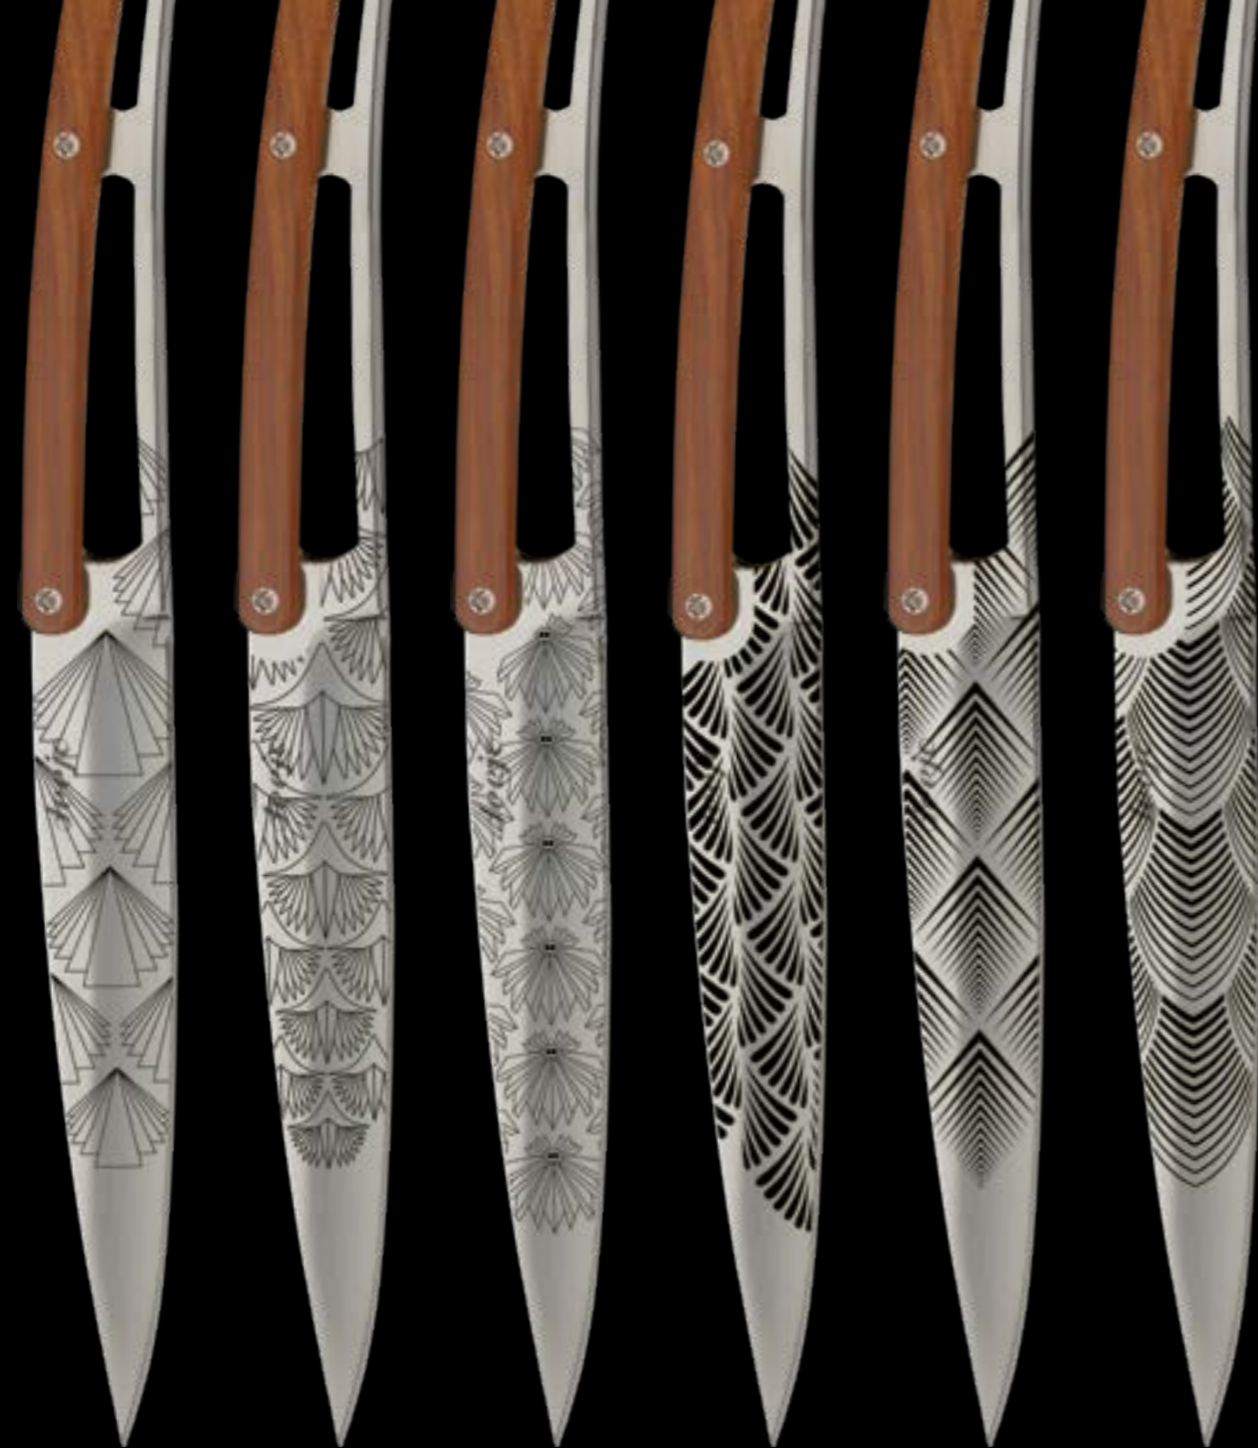

COLLECTION 2021 | 2022  
 “TABLE”  
 — JAPON —

**6**  
 SET DE 6 PIÈCES  
 6 PIECES SET

FINITION TITANE,  
 ÉBÈNE  
 TITANIUM COATING,  
 EBONY WOOD  
**6FB000105**

TAILLE RÉELLE  
 REAL SIZE

FINITION MIROIR,  
 OLIVIER  
 MIRROR FINISH,  
 OLIVE WOOD  
**6AB000105**